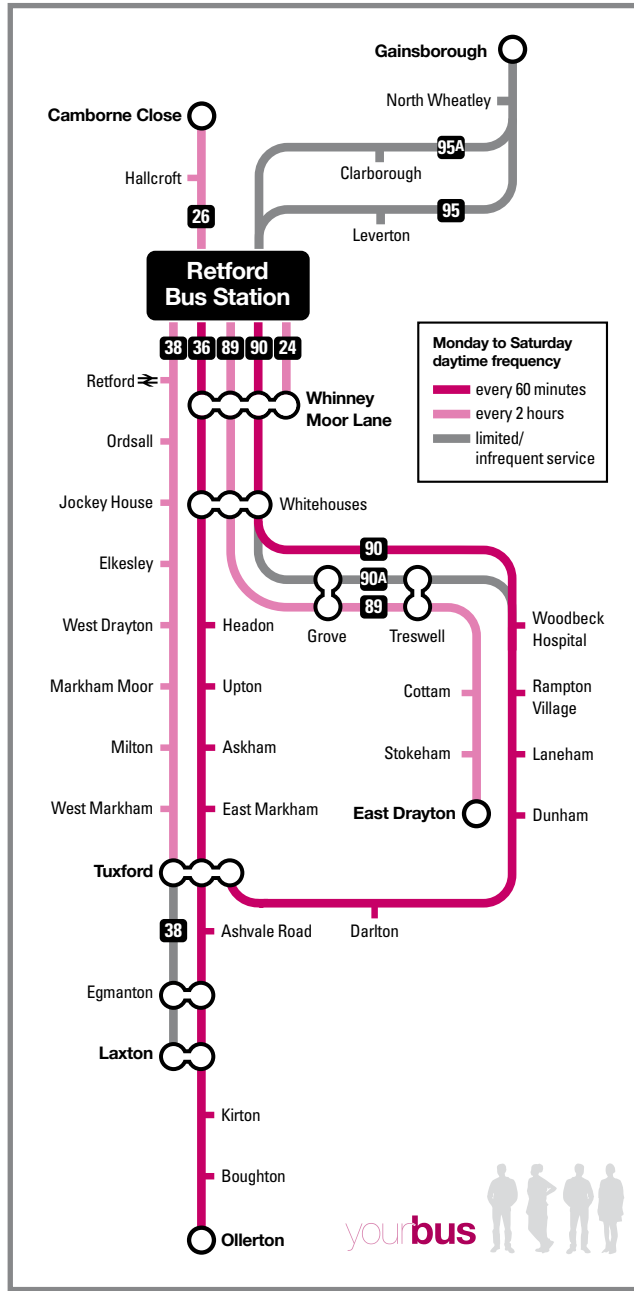

School Services
Carr Hill

1

Schooldays only

Carr Hill School Arr.	—	1530
Carr Hill School Dep.	—	1540
Retford Bus Station	0830	—
West Furlong	0834	1545
Denman Close	0836	1547
Sandringham Road Shops	0837	1549
Randall Way	0839	1551
North Road opp. Hospital	0841	1553
Retford Bus Station	—	1600
Carr Hill School Arr.	0848	—

yourbus, Delves Road, Heanor Gate Ind. Est. Heanor, Derbyshire DE75 7SJ.
Tel: 0844 800 0196 Fax: 0844 800 0197 www.catchyourbus.co.uk
Times and dates correct as at going to press.
yourbus cannot be held responsible for errors or omissions.